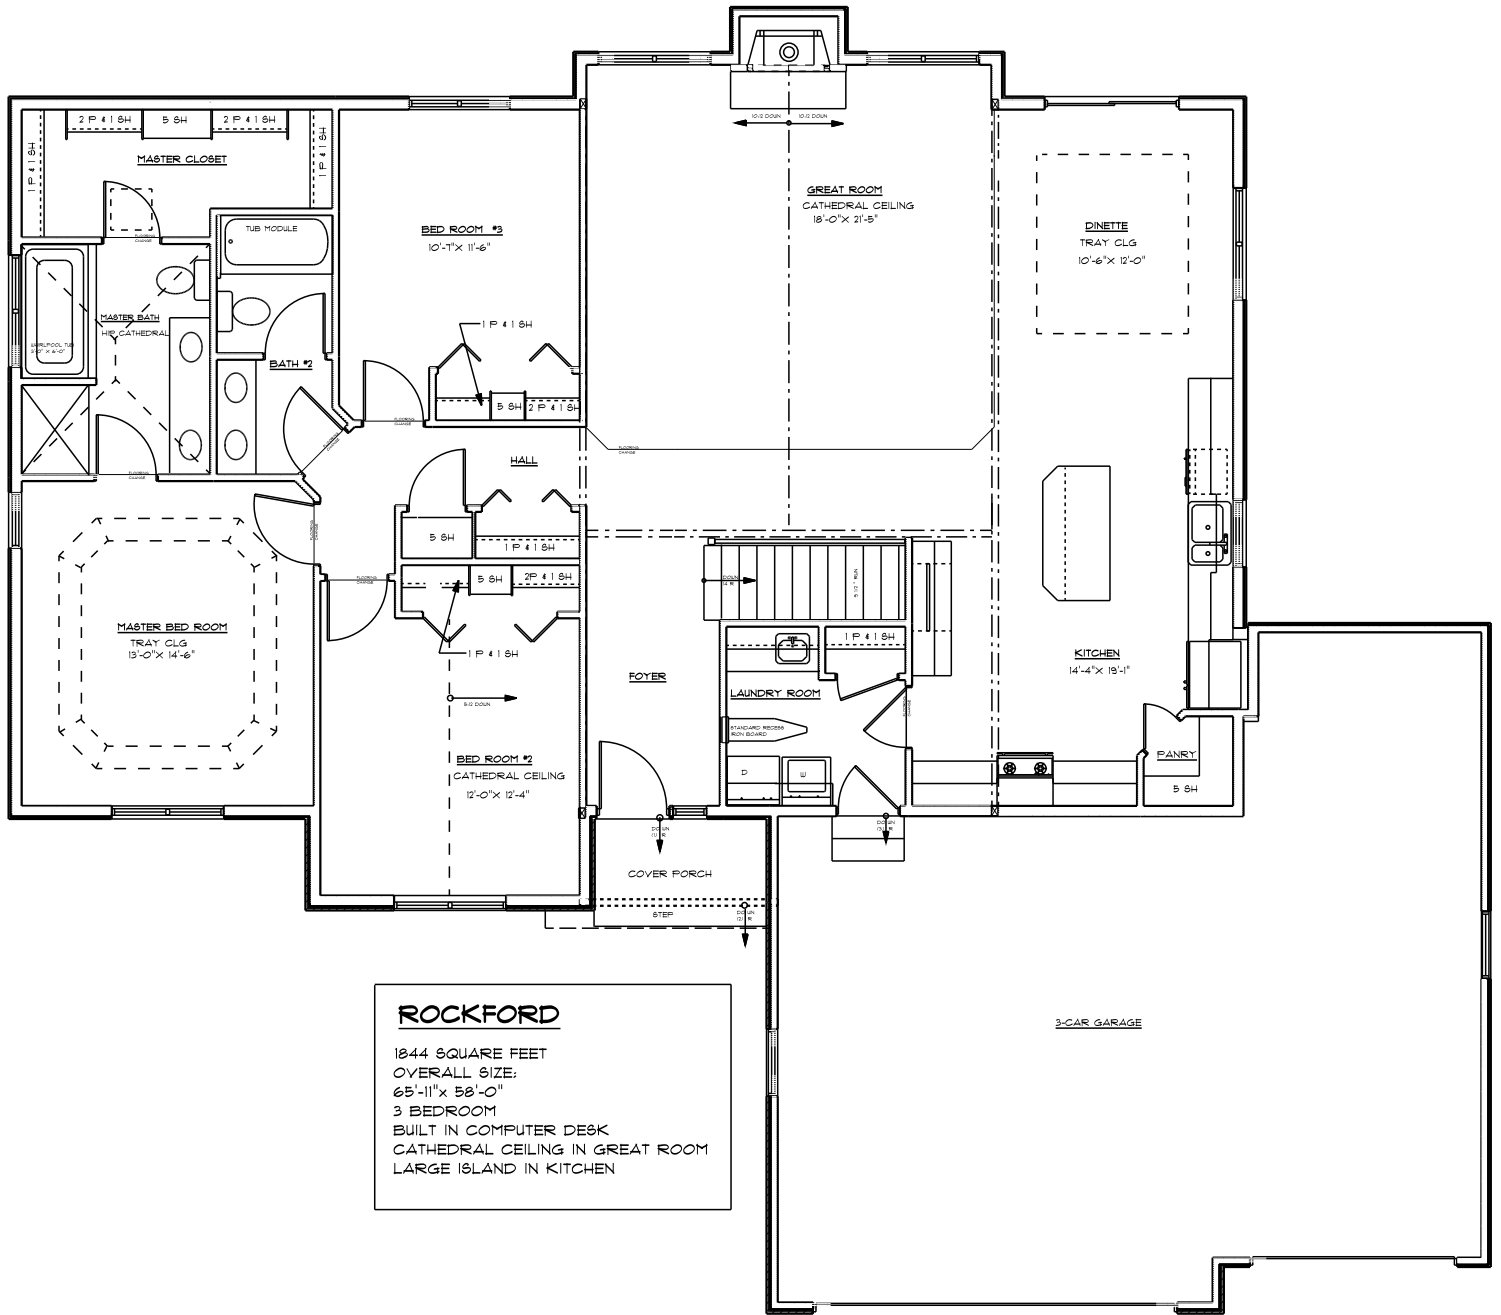

FRONT ELEVATION A

**ROCKFORD**

1844 SQUARE FEET  
 OVERALL SIZE:  
 65'-11" x 58'-0"  
 3 BEDROOM  
 BUILT IN COMPUTER DESK  
 CATHEDRAL CEILING IN GREAT ROOM  
 LARGE ISLAND IN KITCHEN

3-CAR GARAGE