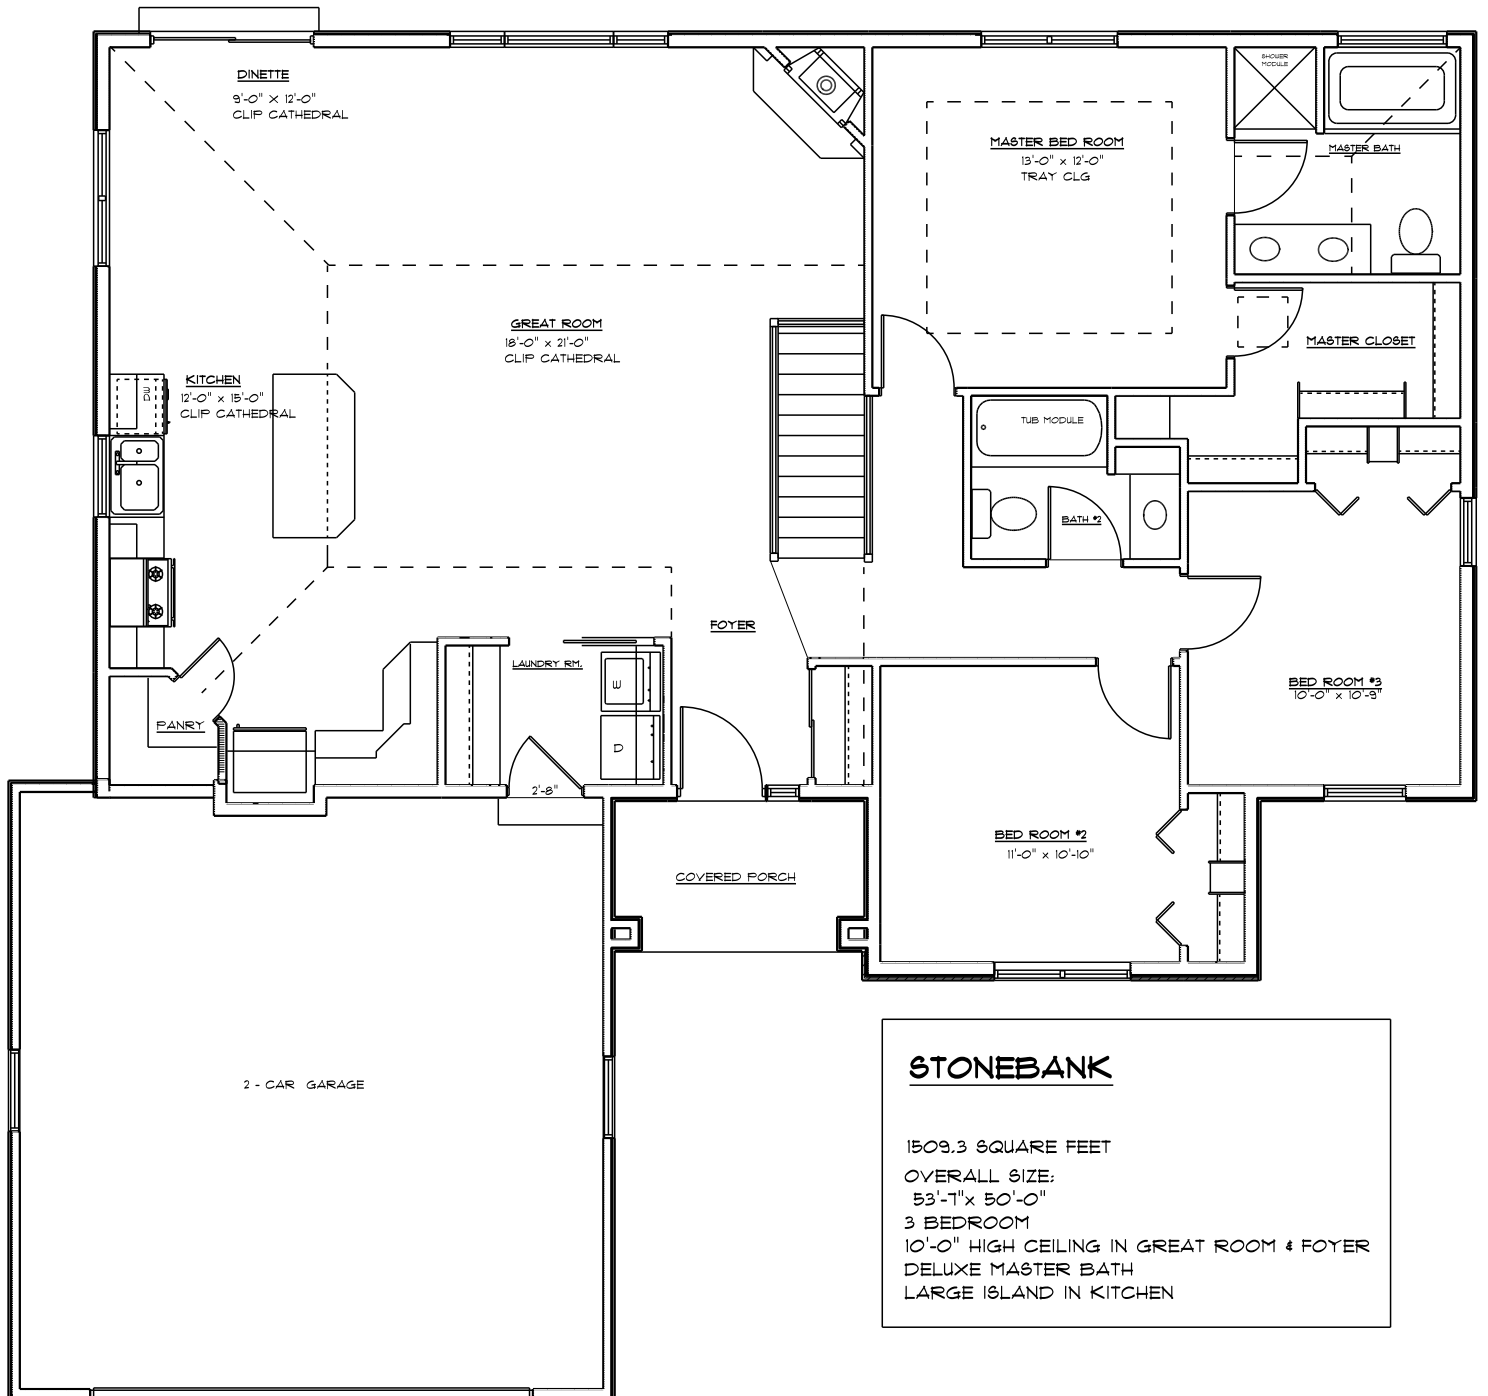

**FRONT ELEVATION A**

**STONEBANK**

1509.3 SQUARE FEET  
 OVERALL SIZE:  
 53'-7" x 50'-0"  
 3 BEDROOM  
 10'-0" HIGH CEILING IN GREAT ROOM & FOYER  
 DELUXE MASTER BATH  
 LARGE ISLAND IN KITCHEN