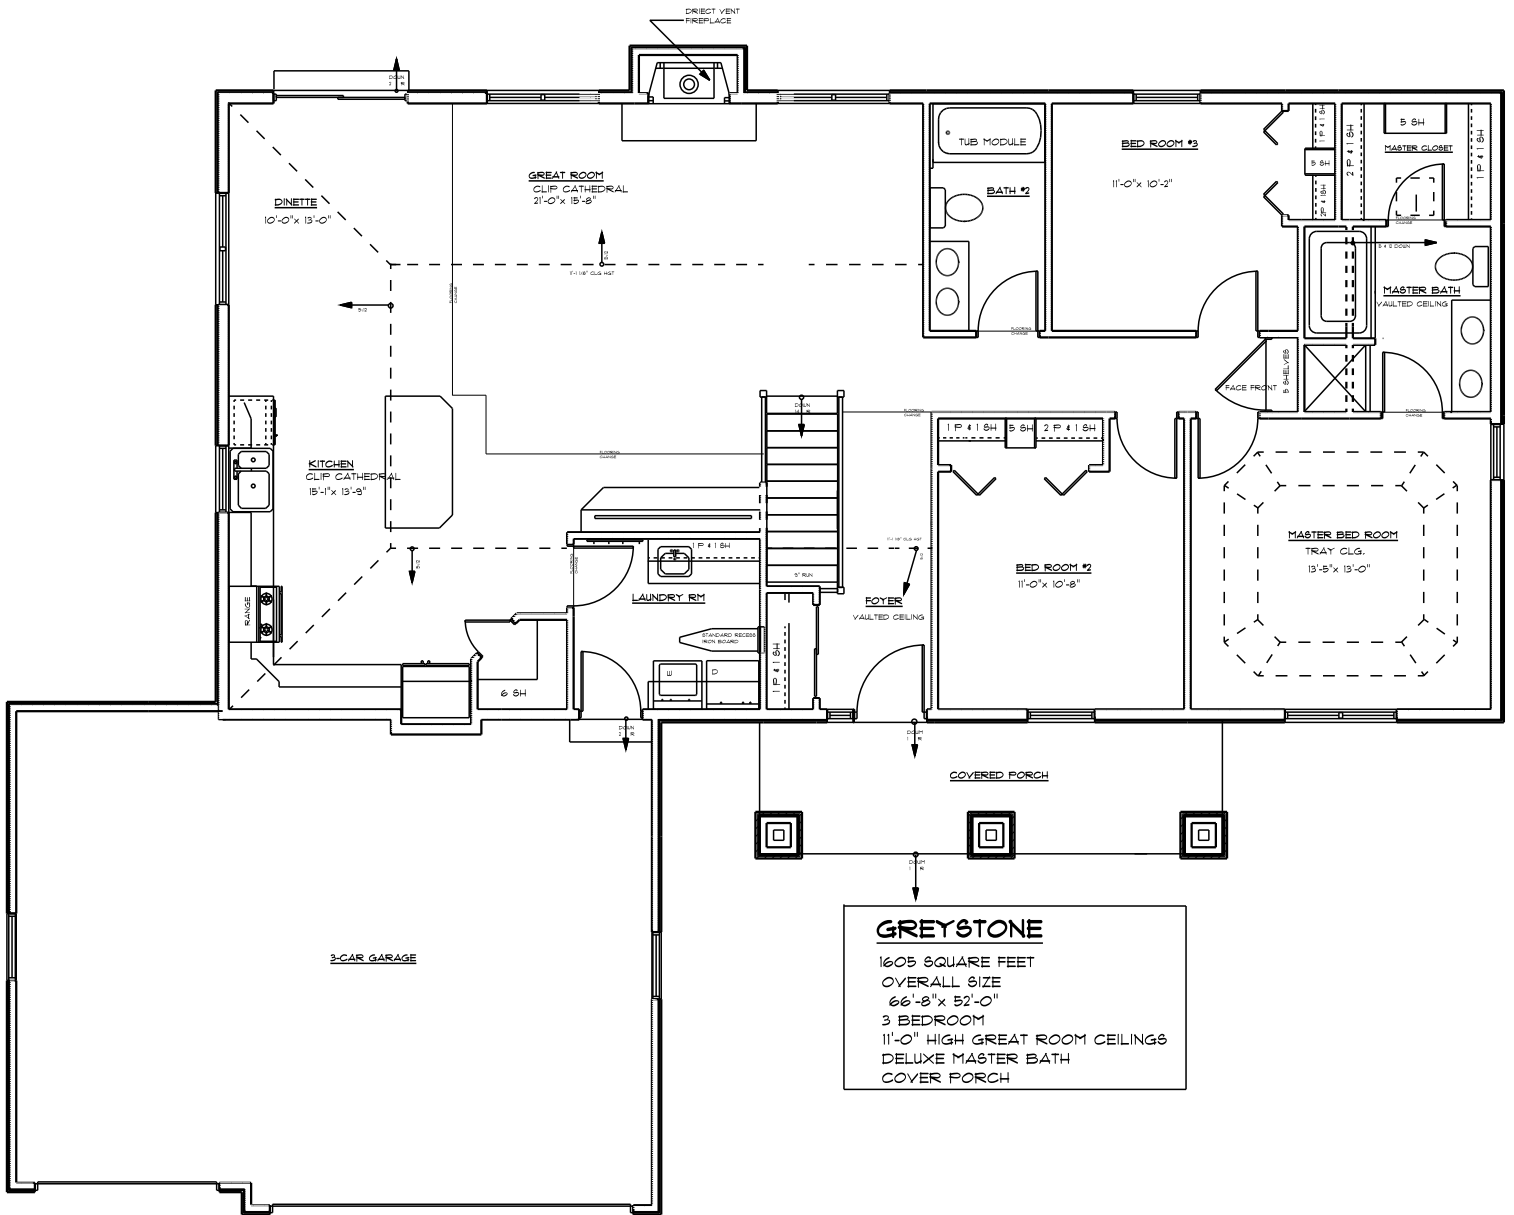

FRONT ELEVATION A

GREYSTONE
 1605 SQUARE FEET
 OVERALL SIZE
 66'-8" x 52'-0"
 3 BEDROOM
 11'-0" HIGH GREAT ROOM CEILINGS
 DELUXE MASTER BATH
 COVER PORCH